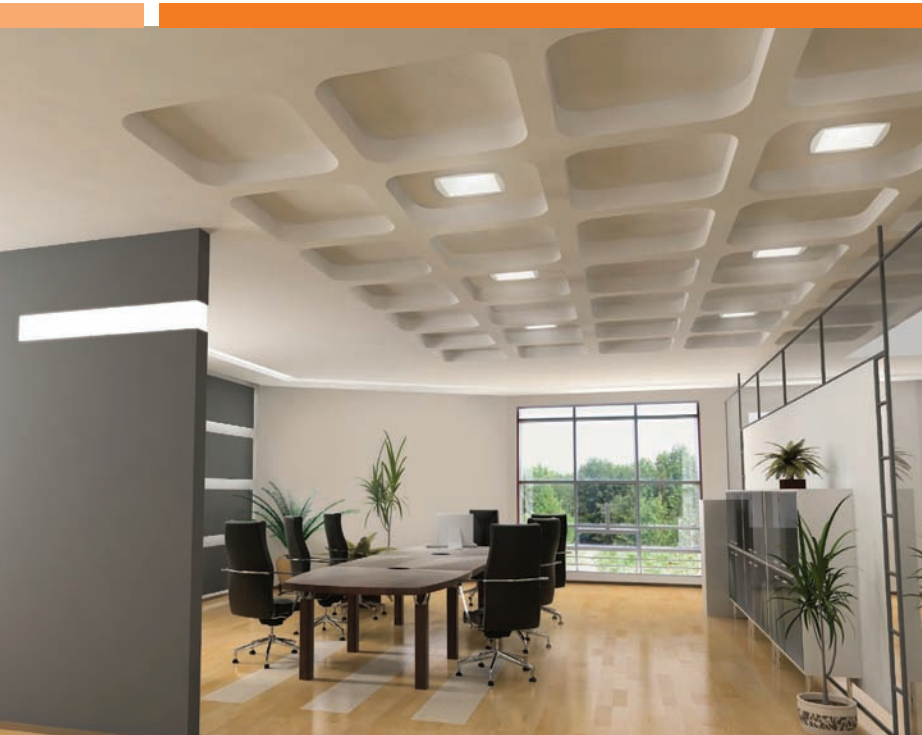

RT5D LED

VOLUMETRIC
LIGHTING
MEETS LED
TECHNOLOGY

 **LITHONIA LIGHTING®**

THE NEXT GENERATION IN CONTEMPORARY DOWNLIGHTING IS HERE

The **RT5D LED** from Lithonia Lighting represents the next generation in contemporary downlighting. Combining the style and performance of RT5™ volumetric lighting with LED technology, the RT5D LED provides the market's largest LED lumen package in a distinctively appealing downlight.

ENHANCE YOUR ENVIRONMENT

The RT5D LED downlight features volumetric lighting, filling the entire volume of space with just the right amount of light.

The even distribution of light creates a more comfortable environment by making your space feel brighter without the glare or cave effect of traditional downlights. This makes the RT5D LED an ideal solution for corridors, lobbies, conference rooms and private offices.

RT5 fixtures improve the aesthetics of any room by creating an unprecedented combination of volumetric lighting and a quiet ceiling. The subtle shape and sleek, textured lines of the fixture complete the package—truly enhancing the environment.