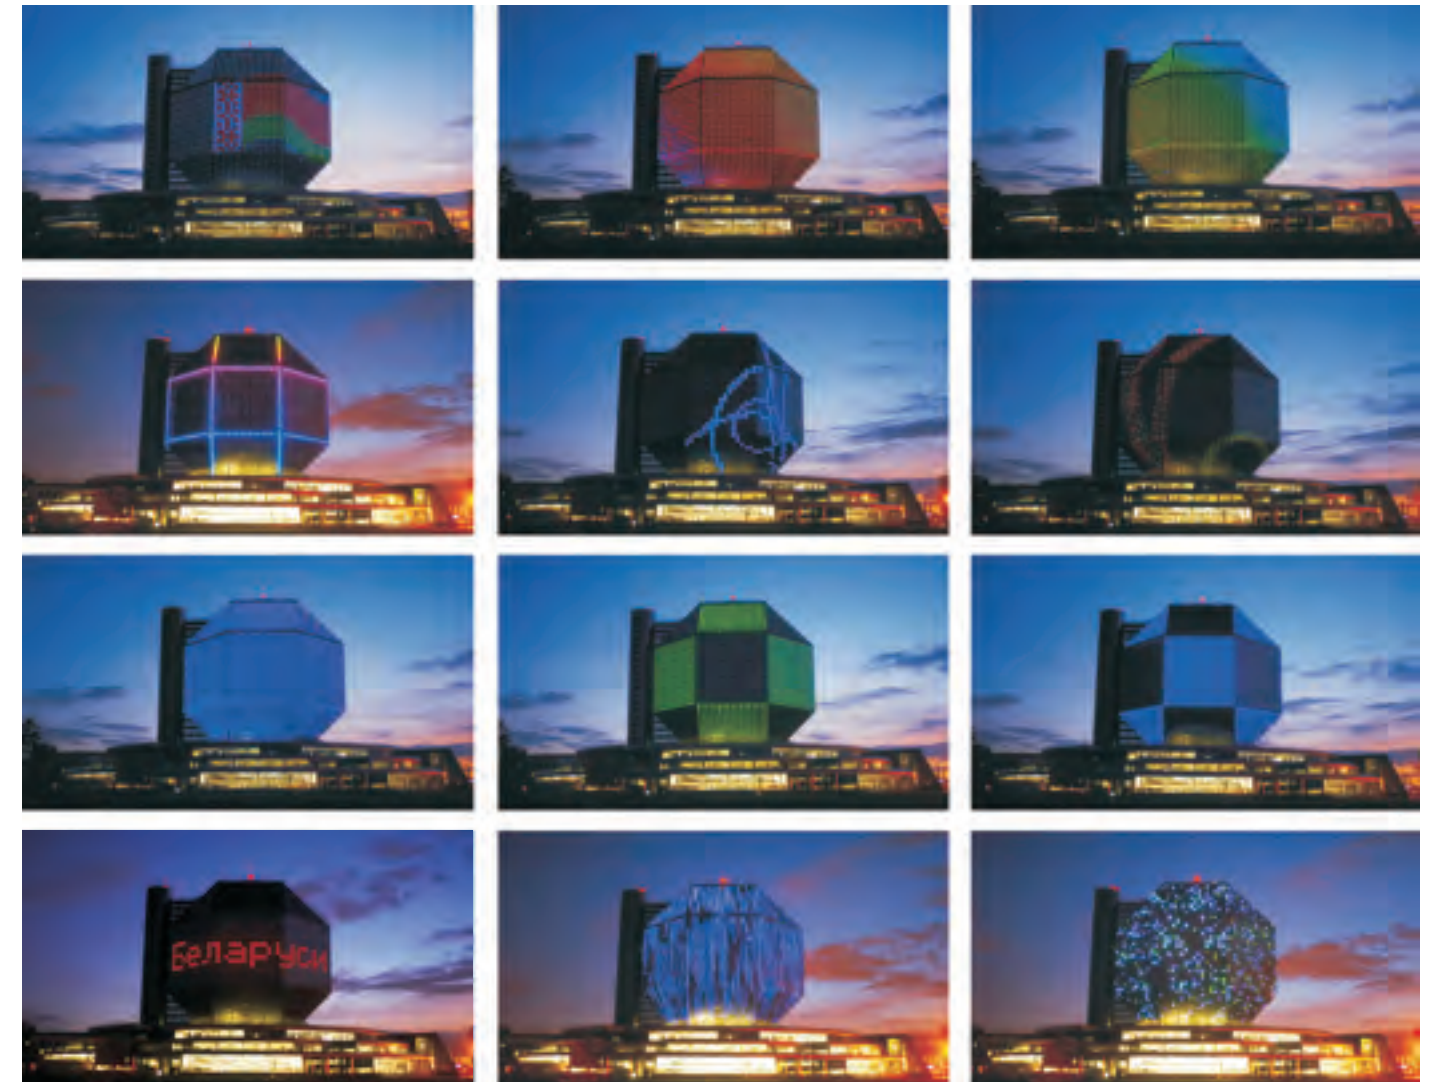

PixeLED™

Bracket Mount High Power LED Pixel for Direct View and Backlighting
Color Changing
3 x 1W or 3 x 2W LEDs
Clear Flat Glass Lens for Maximum Visibility
IP66
24VDC
DMX512-A Compatible (Direct Input)

Vitebsk Amphitheater, Vitebsk, Belarus

Specification Logic

76	FAMILY	BODY COLOR	LED QTY.	LED POWER	LED COLOR	CONTROL	OPTIONS
	PixeLED	CM - Clear Matte BM - Black Matte	3	1W 2W	RGB	DMX - DMX Control	BK - Bracket Mount SF - Surface Mount

Sample Logic: **PixeLED-CM-3-1W-RGB-DMX-BK**

National Library of Belarus, Minsk, Belarus

Custom Bracket Example with Dark Sky Shield

Fairmont Hotel, Abu Dhabi, U.A.E. (Back Lit Barrisol Ceiling)