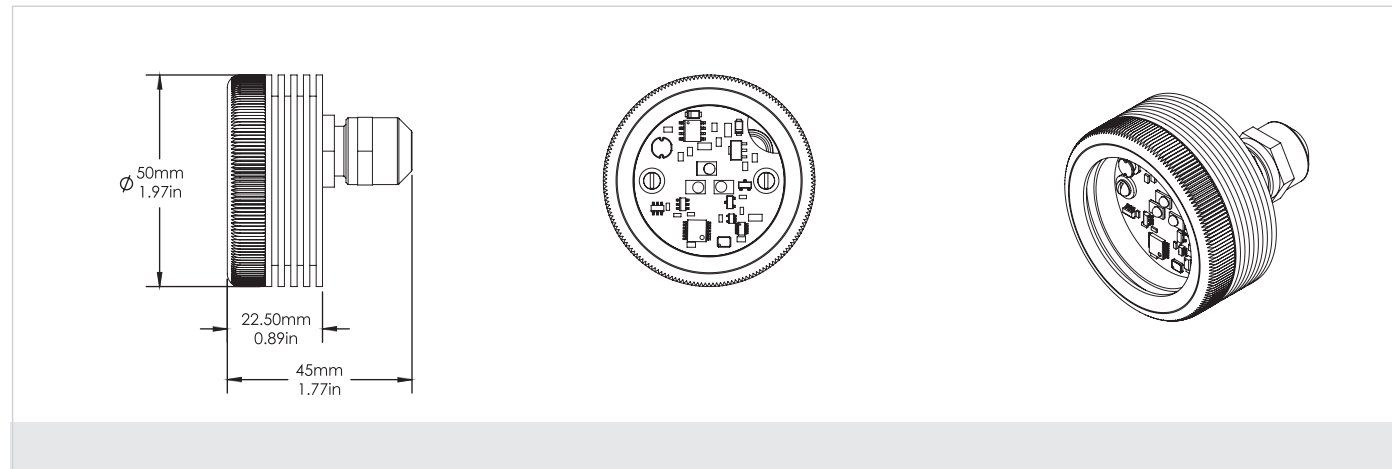

PixeLED™

Bracket Mount High Power LED Pixel for Direct View and Backlighting
Color Changing
3 x 1W or 3 x 2W LEDs
Clear Flat Glass Lens for Maximum Visibility
IP66
24VDC
DMX512-A Compatible (Direct Input)

Vitebsk Amphitheater, Vitebsk, Belarus

Specification Logic

76	FAMILY	BODY COLOR	LED QTY.	LED POWER	LED COLOR	CONTROL	OPTIONS
	PixeLED	CM - Clear Matte BM - Black Matte	3	1W 2W	RGB	DMX - DMX Control	BK - Bracket Mount SF - Surface Mount