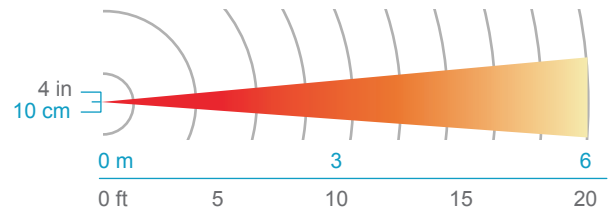

## WSD Wall Switch Decorator Lens w/ Microphonics™

- Small motion (e.g. **hand movements**) detection up to 20 ft (6.10 m)
- Large motion (e.g. **walking**) detection up to 50 ft (15.24 m)
- Wall-to-Wall coverage
- Vandal resistant option (-V) decreases range by 50%
- Microphonics™ detects normal human activity up to 20 ft (6.10 m), but will detect greater distances in spaces with hard floors or very quiet rooms with little or no background noise

TOP VIEW

SIDE VIEW