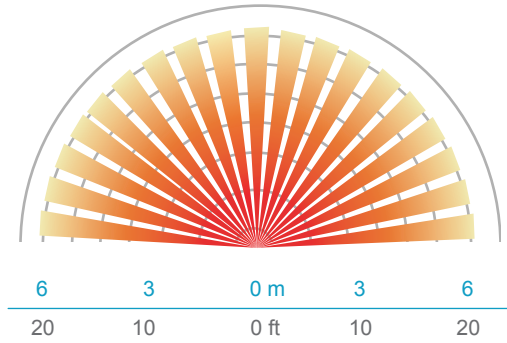

## WSD Wall Switch Decorator Lens w/ Microphonics™

- Small motion (e.g. **hand movements**) detection up to 20 ft (6.10 m)
- Large motion (e.g. **walking**) detection up to 50 ft (15.24 m)
- Wall-to-Wall coverage
- Vandal resistant option (-V) decreases range by 50%
- Microphonics™ detects normal human activity up to 20 ft (6.10 m), but will detect greater distances in spaces with hard floors or very quiet rooms with little or no background noise

TOP VIEW

SIDE VIEW